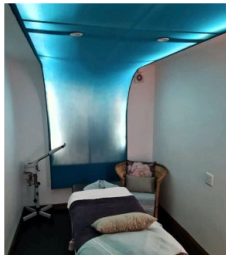

BOOKINGS

We recommend that your reservation is made in advance to ensure that your chosen times are available. Walk-in bookings are welcome and are subject to availability. A visit to Alveston Spa will make a great outing for friends celebrating a special occasion or colleagues taking a break together. All Alveston Spa Treatments are carefully planned to accommodate the needs of each GUEST.

Please note that as a courtesy to all our GUESTS a prompt appointment schedule is adhered to. Late appointments will be completed in the allocated time and the fee will remain unchanged. Allow enough time for your experience and arrive 15 minutes prior to your appointment and 30min for groups, so we can record your current spa needs and details, offer you refreshments and the opportunity to enjoy a relaxing shower before your treatment. Prices are subject to change without prior notice.

CANCELLATION POLICY

We would be grateful if RESIDENT GUESTS would make any changes or cancellations at least 12 hours prior to the scheduled treatment time. We request that DAY GUESTS observe a 24-hour treatment change or cancellation notice period. Treatments cancelled after this time will incur a cancellation tariff of 100%. If you wish to change or cancel an appointment, please contact the Alveston Spa directly.

COMPLIMENTARY USE OF SPA FACILITIES

With its heated and wet facilities, Alveston Spa hydro facilities has been designed to take full advantage of the therapeutic benefits of hydrotherapy and heat. These facilities can be enjoyed at leisure to achieve complete relaxation. **Use of the hydro facilities is complimentary to any GUEST making use of the Spa.** Swimwear must always be worn while making use of the Sauna, Hot Tub or Outdoor pool.

Tel: 013 244 1308

WhatsApp 072 629 9204

spa@alvestonmanor.co.za

www.alvestonmanor.com

ENVIRON®

MATSIMELA

BIO SOULBURE

Human kind

spalicious